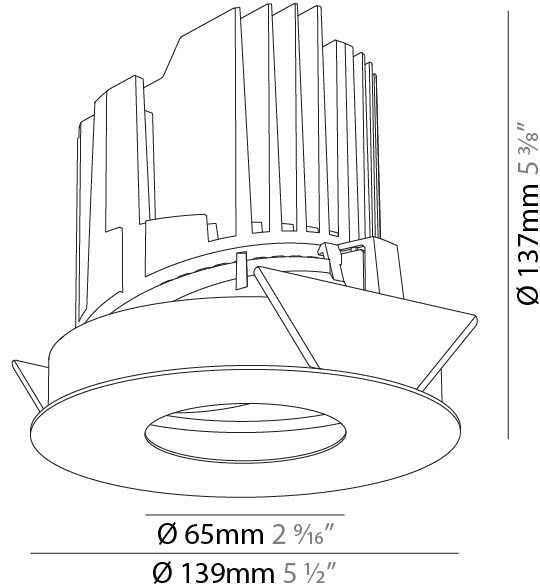

GENERAL

Series: Bioniq
Subseries: Bioniq Round Adjustable
Brand: Prolicht
Division: Architectural
Mounting Type: Recessed
Mounting Location: Ceiling
Subcategory: Downlight

PHYSICAL

Shape: Round
Diameter (mm): 139
Diameter (in): 5 1/2
Height (mm): 137
Height (in): 5 3/8
Ceiling Thickness (mm): 10 / 12.5 / 15
Ceiling Thickness (in): 3/8 or 1/2 or 9/16
Min. Recessing Depth (mm): 150
Min. Recessing Depth (in): 5 7/8
Light Distribution: Adjustable / Downlight
Weight (kg): 0.853
Weight (lbs): 1.88
Fixture Finish: SSR / BKV / CWI / CRY / HAB / UFT / ITA / RUA / FTG / MYG / LOD / PUS / FRO / FUP / KIA / POP / BLS / SPG / MEY / GOH / GUM / CHC / COM / ABZ / JAG / OBR / MOS / ROR
Fixture Material: Aluminum Die Cast
Cut-out Measurements: 130mm / 5 1/8"

GENERAL

Series: Bioniq
Subseries: Bioniq Round Wallwash
Brand: Prolicht
Division: Architectural
Mounting Type: Recessed
Mounting Location: Ceiling
Subcategory: Downlight

PHYSICAL

Shape: Round
Diameter (mm): 139
Diameter (in): 5 1/2
Height (mm): 137
Height (in): 5 3/8
Ceiling Thickness (mm): 10 / 12.5 / 15 / 25
Ceiling Thickness (in): 3/8 or 1/2 or 9/16
Min. Recessing Depth (mm): 150
Min. Recessing Depth (in): 5 7/8
Light Distribution: Adjustable / Asymmetric
Weight (kg): 0.865
Weight (lbs): 1.9
Fixture Finish: SSR / BKV / CWI / CRY / HAB / UFT / ITA / RUA / FTG / MYG / LOD / PUS / FRO / FUP / KIA / POP / BLS / SPG / MEY / GOH / GUM / CHC / COM / ABZ / JAG / OBR / MOS / ROR
Fixture Material: Aluminum Die Cast
Cut-out Measurements: 130mm / 5 1/8"

OPTICAL

Reflector°: 20 / 25 / 40
Adjustability: Fixed

RATINGS AND CERTIFICATIONS

Certified By: Certified for North American Standards
IP rating: IP20

	130mm 5 1/8"	150mm 5 7/8"	10 15mm 3/8" 9/16"	30°	355°	